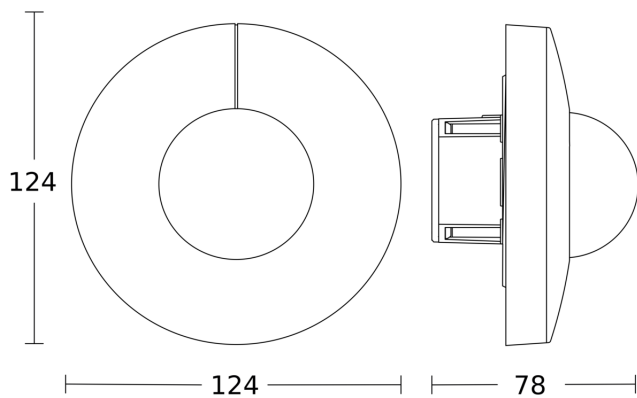

Motion detector - Professional Line

IS 345

COM1 - in-ceiling installation, rd.

EAN 4007841 079697

Article number 079697

Dimension Drawing 1

Dimension Drawing 2